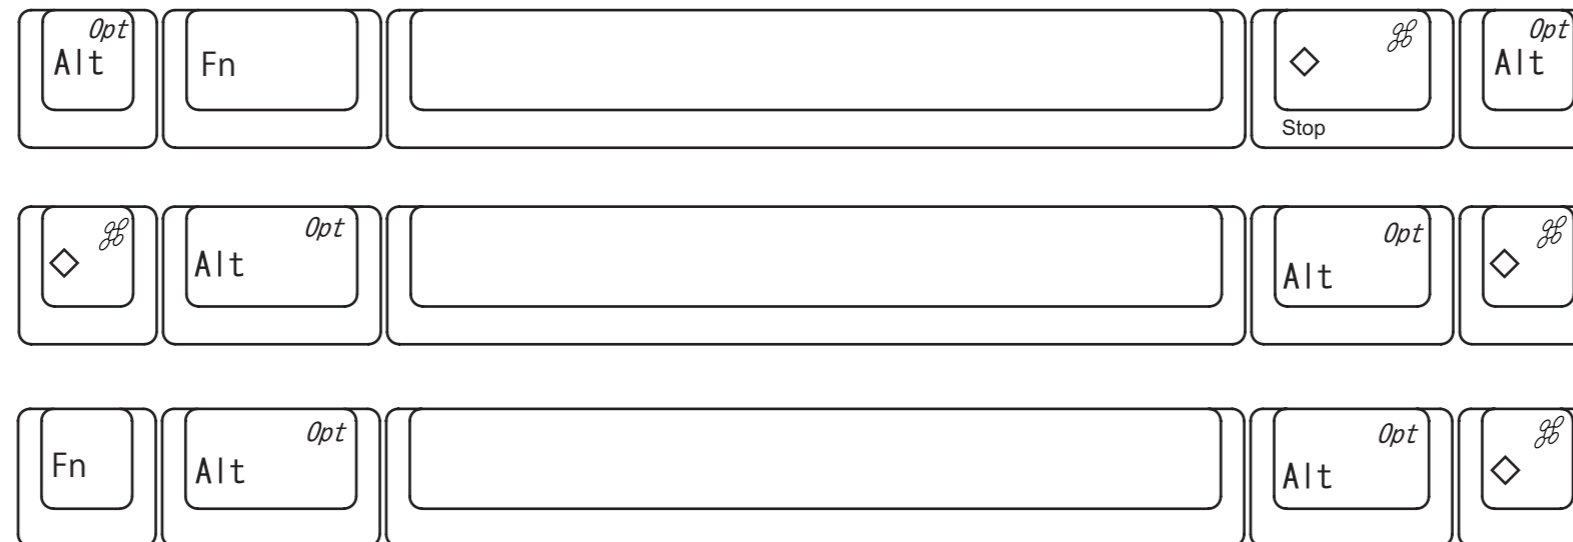

DIPSW3	Delete	Fn+Delete
0	Delete	BS
1	BS	BS

DIPSW4	DIPSW5	Alt	⬡	⬡	Alt
0	0	Alt	⬡	⬡	Alt
1	0	Alt	Fn	⬡	Alt
0	1	⬡	Alt	Alt	⬡
1	1	Fn	Alt	Alt	⬡

## 【Happy Hacking Keyboard Professional2】 ■英語配列モデル